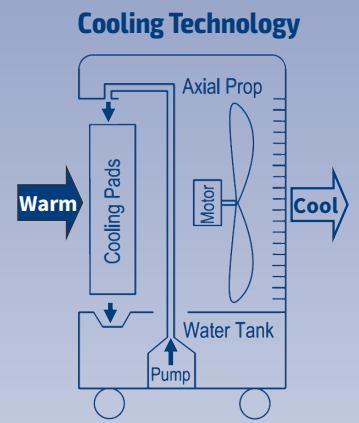

Digital control panel with option to adjust with remote.

Adjust airflow left to right, and up to down

Automatic pump shut-off

3-speed fan

Heavy-duty caster wheels

Water fill options

- Manual fill 10-gal. tank for 3-4 hr. runtime
- Leave connected for continuous fill

GFCI power plug

Water from an onboard tank is pumped to the top of a filter-like cooling pad. Then, a 3100 CFM fan pulls warm, environmental air over the filter and pushes out air with a cooling effect 30+ feet.