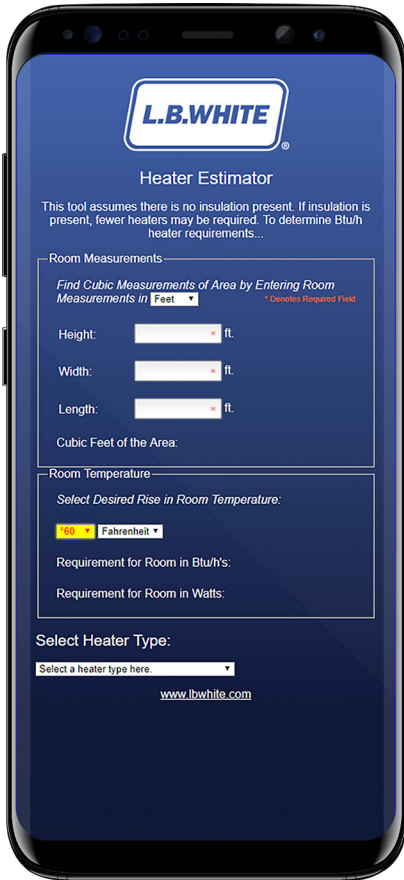

# HOW MANY HEATERS DOES THE JOB NEED?

Estimate with confidence wherever you are.  
**Now includes all L.B. White Construction heater types.**

Download our **Heater Estimator app** on your smartphone.

Go to [www.lbwhite.com/heater-app](http://www.lbwhite.com/heater-app) in your smartphone web browser.