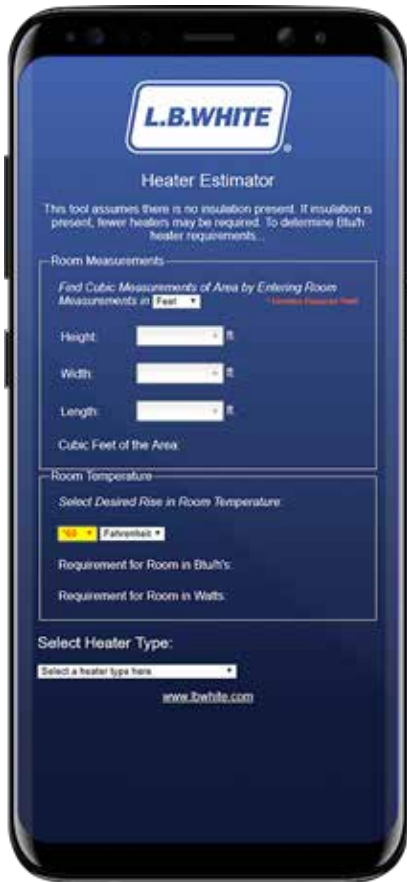

HOW MANY HEATERS DOES THE JOB NEED?

Estimate with confidence wherever you are.
Now includes all L.B. White Construction heater types.

Download our **Heater Estimator app** on your smartphone.

Go to www.lbwhite.com/HeatEstimator in your smartphone web browser.

THEN:

For Android

- Select the three dots in the upper right corner of your browser window.
- Select "Add to Home Screen."
- Name the App what you like, or leave as-is, and select "Add."
- Choose the icon size you prefer (there may only be one option) and select "Add."

For iOS (iPhone)

- Select the Action (Share) icon
- Choose "Add to Home Screen"
- Name the App what you like, or leave as-is, and select "Add."

Scan this QR code for a step-by-step video on installing this app!