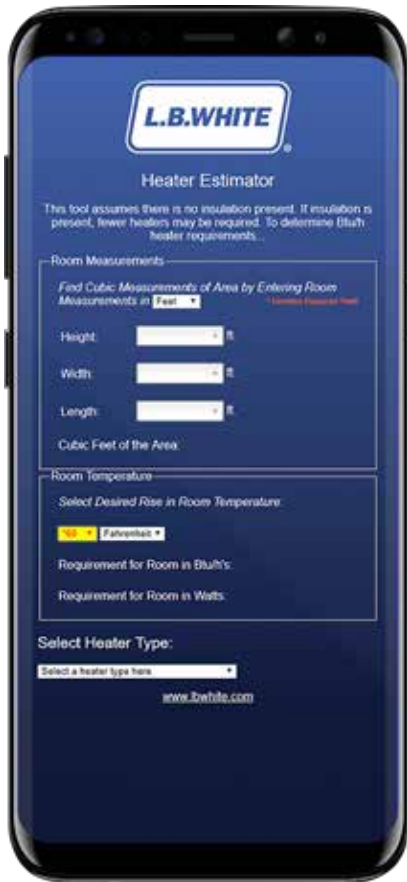

# HOW MANY HEATERS DOES THE JOB NEED?

Estimate with confidence wherever you are.  
**Now includes all L.B. White Construction heater types.**

Download our **Heater Estimator app** on your smartphone.

Go to [www.lbwhite.com/HeatEstimator](http://www.lbwhite.com/HeatEstimator) in your smartphone web browser.

### For Android

- Select the three dots in the upper right corner of your browser window.
- Select "Add to Home Screen."
- Name the App what you like, or leave as-is, and select "Add."
- Choose the icon size you prefer (there may only be one option) and select "Add."