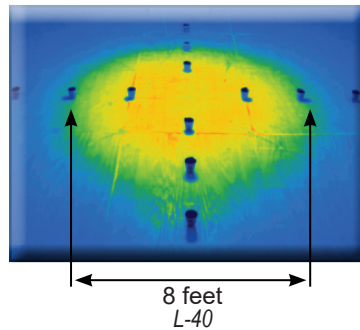

## Wide, Consistent Heating Area

The L-40 produces a wider, more temperature consistent heat zone than leading competitive low pressure brooders, giving birds more options to find their comfort zone.

Pictures taken after 5 minutes in identical lab tests. Typical run time of a brooder after pre-heat is 3 to 5 minutes.

## Low Profile

The L-40 is only 14 inches tall and has a lower profile than most other competitive brooders, taking up less room in a house and making it easier to handle and work around.

## Energy Efficient

The L-40 utilizes more surface area on its smaller emitter than competitive units, yet creates a bigger heated area on the ground.

# L-40 Low Pressure Radiant Brooder Specifications

Model Numbers	L-40
Input (Btu/h)	40,000
Heater Configurations Available - Spark Ignition	Yes
Installation Height: (ft.) - Broilers - Turkeys	5 - 6 4.5 - 5.5
Center Spacing (ft.)	25 - 40
Inlet Gas Supply Pressure: - Propane (inches of W.C.) - Natural Gas (inches of W.C.)	11 - 14 7 - 14
Fuel Consumption (max.): - Liquid Propane Gas (lbs/hr) - Natural Gas (cu. ft/hr)	1.85 40.0
Ventilation (CFM)	468
Temperature Controls Available: - Wired to House Environmental Control*	Yes
Electrical Requirements: - Spark Ignition	24 VAC / 60HZ
Minimum Clearance to Combustibles (inches) - Top - Side - Below	14 36 54
Dimensions (in.): - Height - Canopy Diameter	14 31.5
Net Weight (lbs.)	13.5
Canopy:	Polished Aluminum
Stainless Steel Radiant Emitter:	S
1/4" x 6' Gas Hose (up to 25 ft.)	O
Regulator (Zone Control Panel):	O
Gas Cock and Piping Hardware:	O
CSA Certified (USA and Canada)	Yes