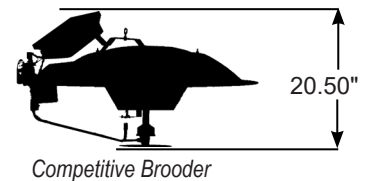

## Wide, Consistent Heating Area

The L-40 produces a wider, more temperature consistent heat zone than leading competitive low pressure brooders, giving birds more options to find their comfort zone.

Pictures taken after 5 minutes in identical lab tests. Typical run time of a brooder after pre-heat is 3 to 5 minutes.

## Low Profile

The L-40 is only 14 inches tall and has a lower profile than most other competitive brooders, taking up less room in a house and making it easier to handle and work around.