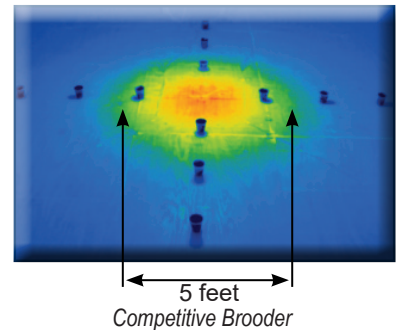

## Wide, Consistent Heating Area

The L-40 produces a wider, more temperature consistent heat zone than leading competitive low pressure brooders, giving birds more options to find their comfort zone.

Pictures taken after 5 minutes in identical lab tests. Typical run time of a brooder after pre-heat is 3 to 5 minutes.

## Low Profile

The L-40 is only 14 inches tall and has a lower profile than most other competitive brooders, taking up less room in a house and making it easier to handle and work around.

## Energy Efficient

The L-40 utilizes more surface area on its smaller emitter than competitive units, yet creates a bigger heated area on the ground.