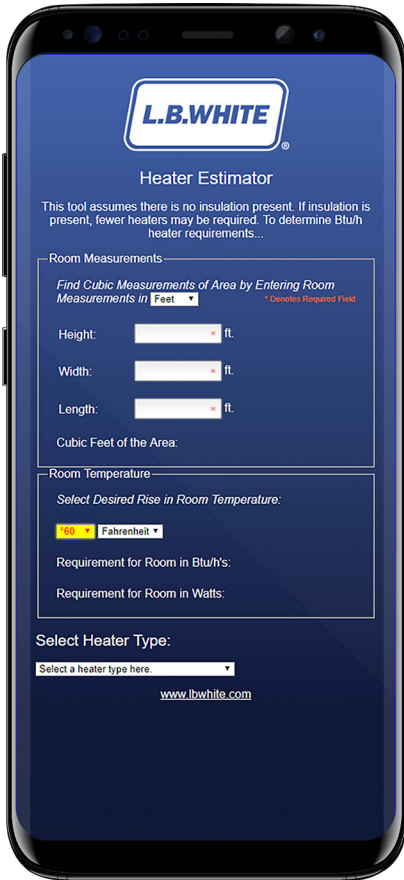

HOW MANY HEATERS DOES THE JOB NEED?

Estimate with confidence wherever you are.
Now includes all L.B. White Construction heater types.

Download our **Heater Estimator app** on your smartphone.

Go to www.lbwhite.com/heater-app in your smartphone web browser.

THEN:

For IOS (iPhone)

- Select the Action (Share) icon
- Choose 'Add to Home Screen'

Windows Phone

- Tap More ("...") icon
- Tap Pin to Start

Android

- Long-press in an empty space to bring up the "Add to Home Screen" menu
- Select "Shortcuts"
- Select "Bookmark"
- Choose the bookmark created
- Bookmark the Heater Estimator
- Open the browser "bookmarks" screen
- Long-press the bookmark
- Select "Add to Home screen"